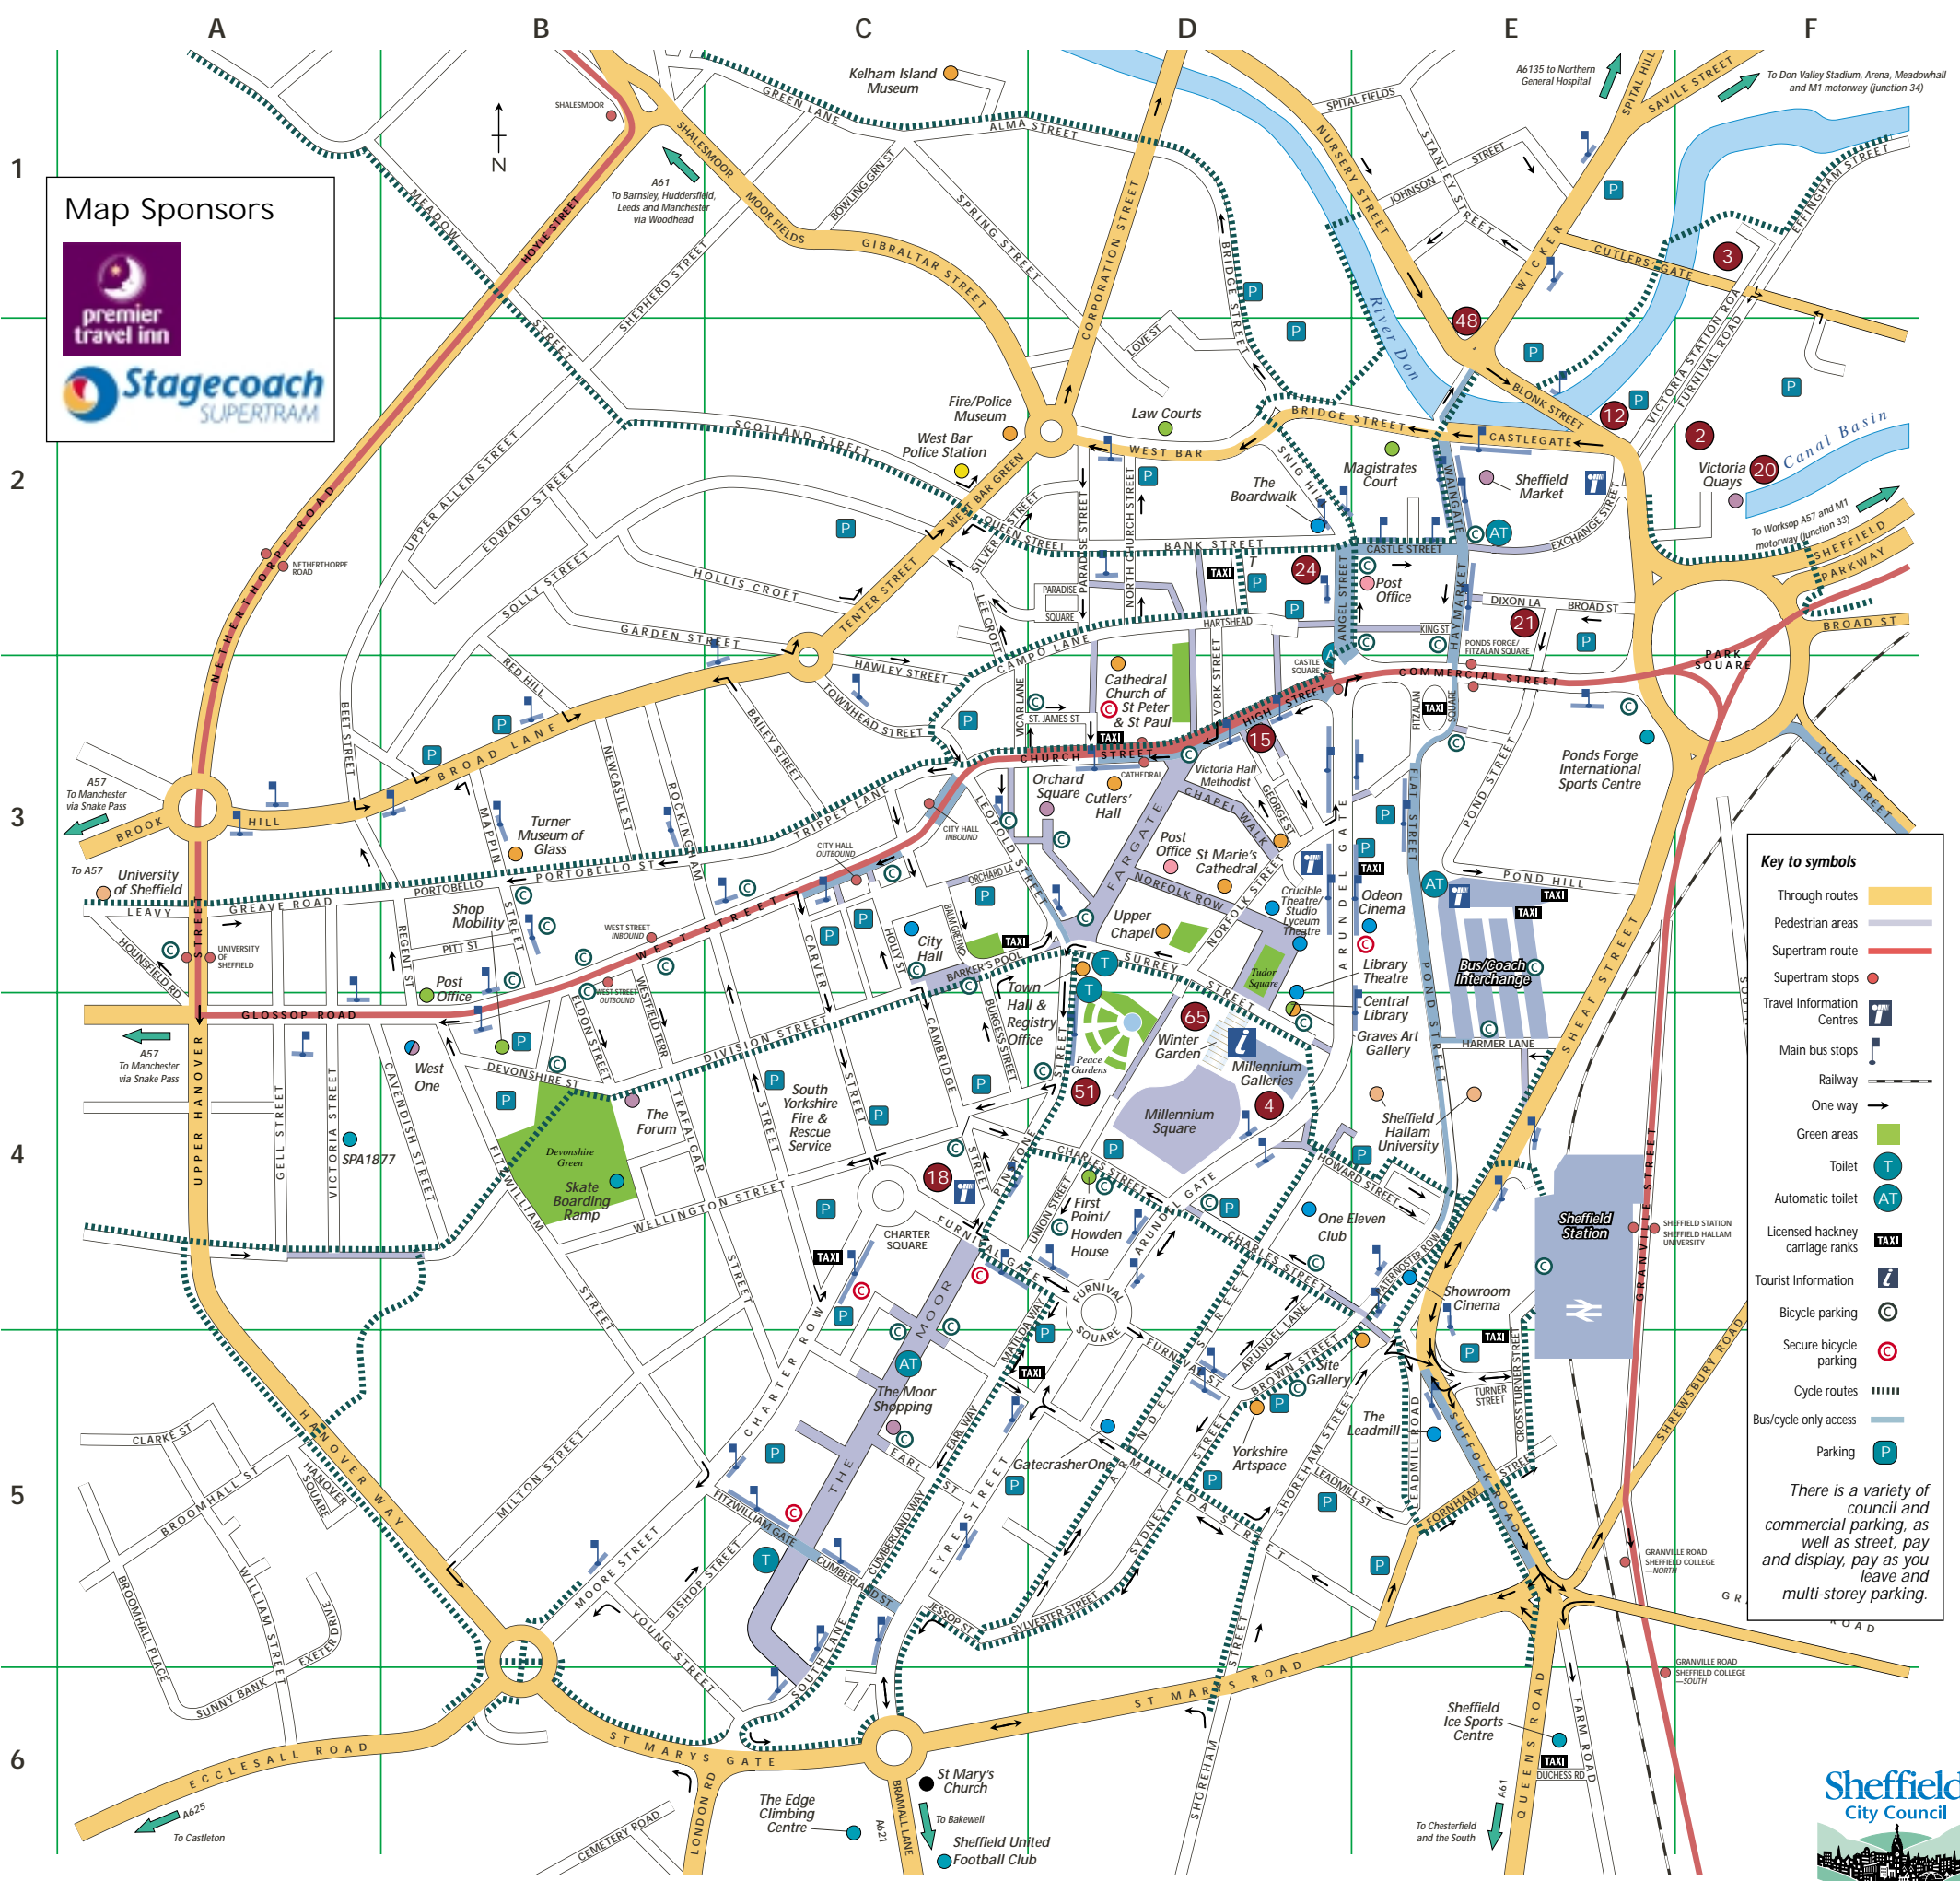

Sheffield City Centre

Map Sponsors

Arts		Sport & Leisure	
Galleries and Museums		The Edge Climbing Centre	C6
Graves Art Gallery	D4	Ponds Forge International Sports Centre	E3
Kelham Island Museum	C1	Sheffield Ice Sports Centre	E6
Millennium Galleries	D4	SPA 1877	A4
Site Gallery	E5	Sheffield United Football Club	C6
Turner Museum of Glass	B3		
Winter Garden	D4		
Yorkshire Artspace	D5		
Historic Buildings			
Cathedral Church of St Peter & St Paul	D3		
Cutlers' Hall	D3		
St Marie's Cathedral	D3		
Town Hall	D3		
Victoria Hall Methodist	E3		
Nights Out		Universities	
Odeon Cinema	E3	Sheffield Hallam University	E4
The Showroom Cinema	E4	University of Sheffield	A3
Concerts/Live Music			
Gatecrasher One	D5		
The Boardwalk	D2		
The Leadmill	E5		
Sheffield City Hall	C3		
Theatres			
Crucible Theatre/Studio	D3		
Lyceum Theatre	D3		
WestOne	B4		
Police Station		Useful Services	
West Bar Police Station	C2	Central Library & Sheffield Information Services	D4
		Citizen's Advice Bureau	D2
		First Point (Sheffield City Council one stop service)	D4
		NHS Direct	E5
		Register Office (Sheffield Town Hall)	D3
		Shop Mobility	B4
		The Law Courts	D2
		The Magistrates Court	E2
		Tourist Information	D4
Post Offices		Hotels	
Castle House, Angel Street	E2		
GT News Norfolk Row	D3		
Shopping			
Devonshire Quarter	B4		
The Moor Shopping	C5		
Orchard Square	D3		
Sheffield Market	E2		
Victoria Quays	F2		
Fargate	D3		
WestOne	B4		

Listed below are the names and contact telephone numbers (within price bands) for accommodation within Sheffield. Map references are also included and relate either to this map (grid A to F) or to the Suburbs Map (grid G to L).