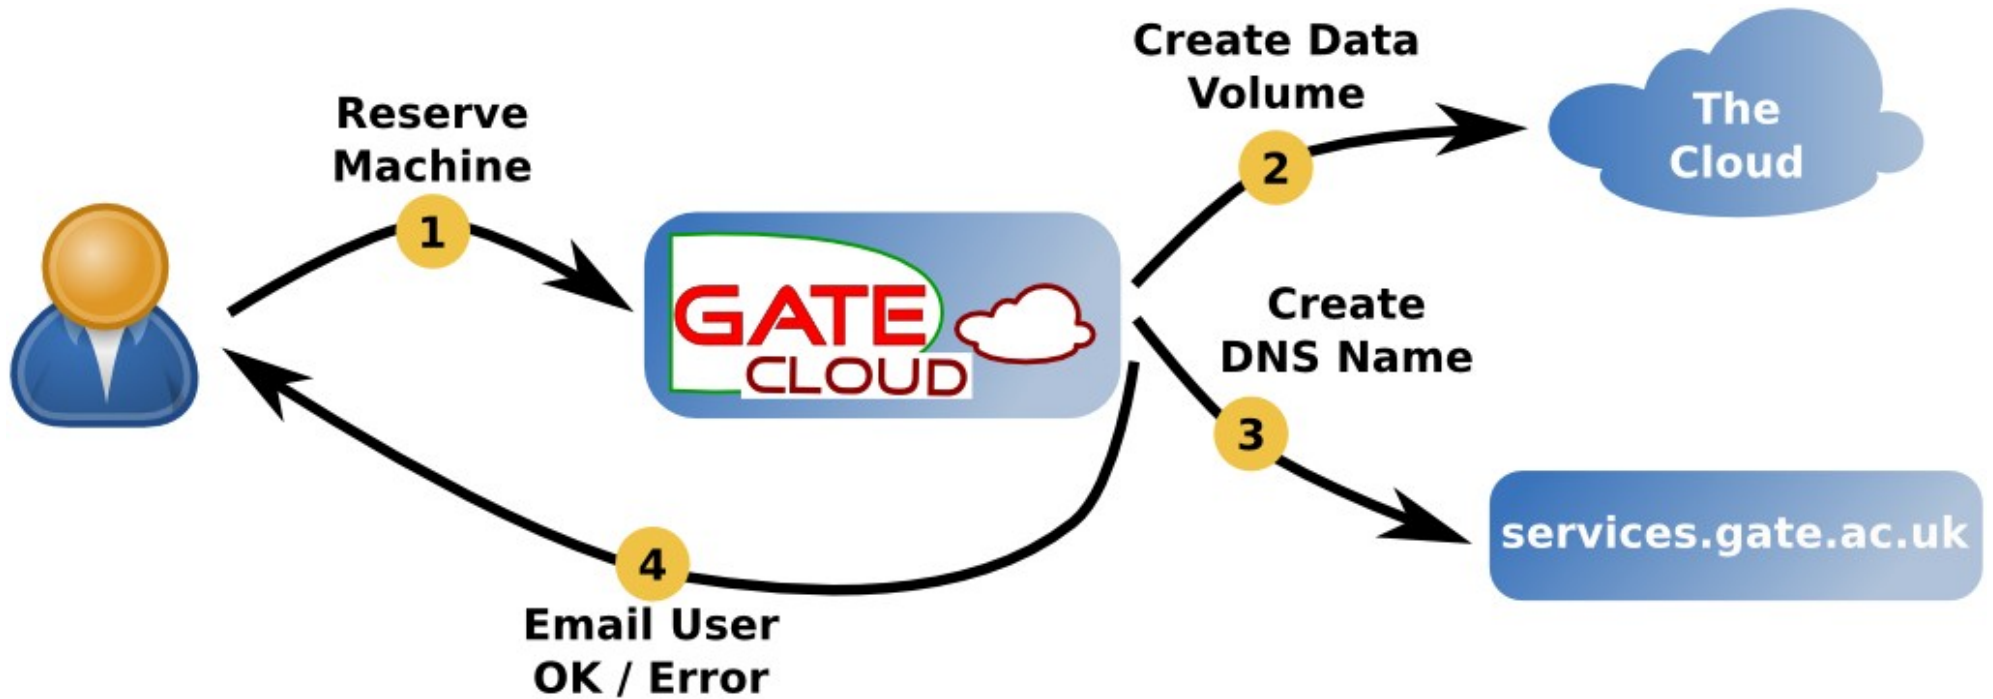

Reserving a Server