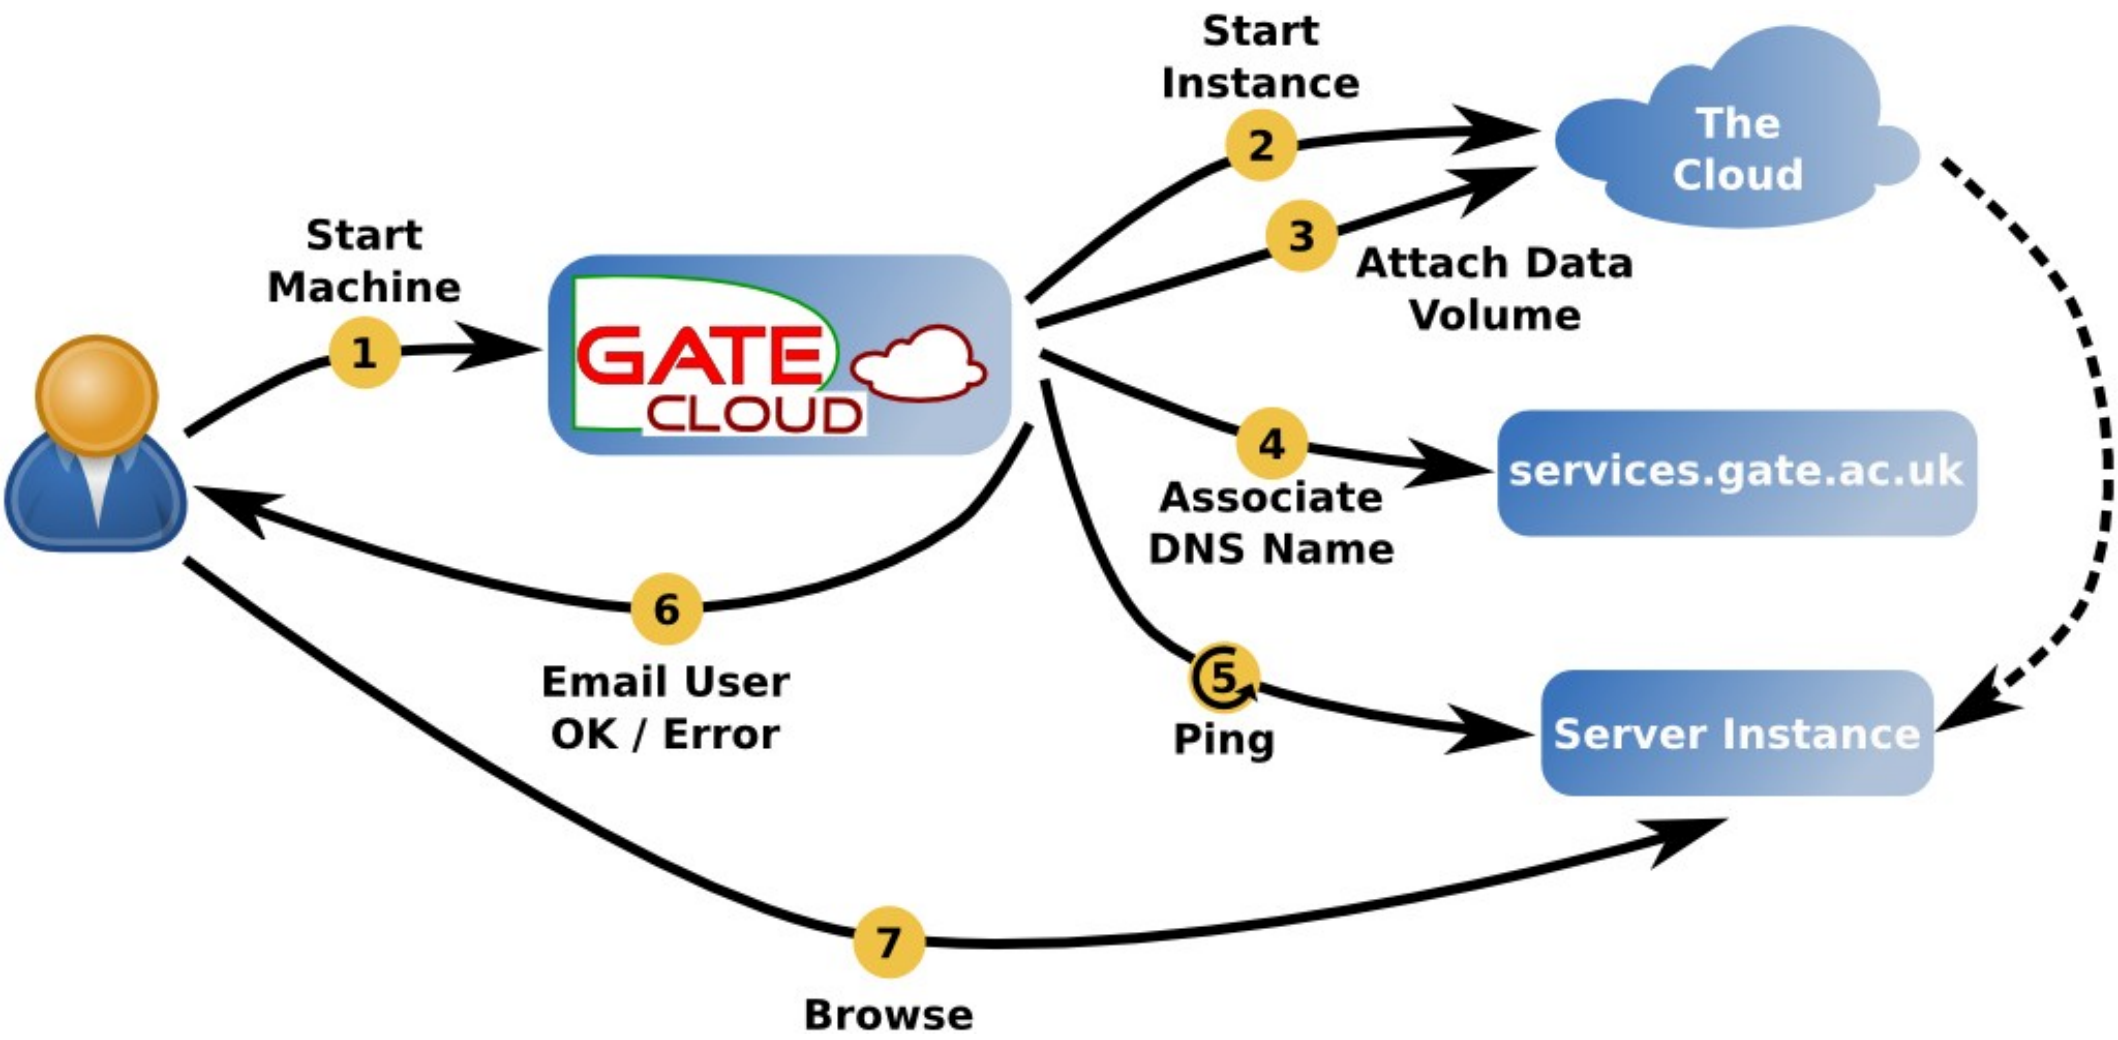

Starting a Server